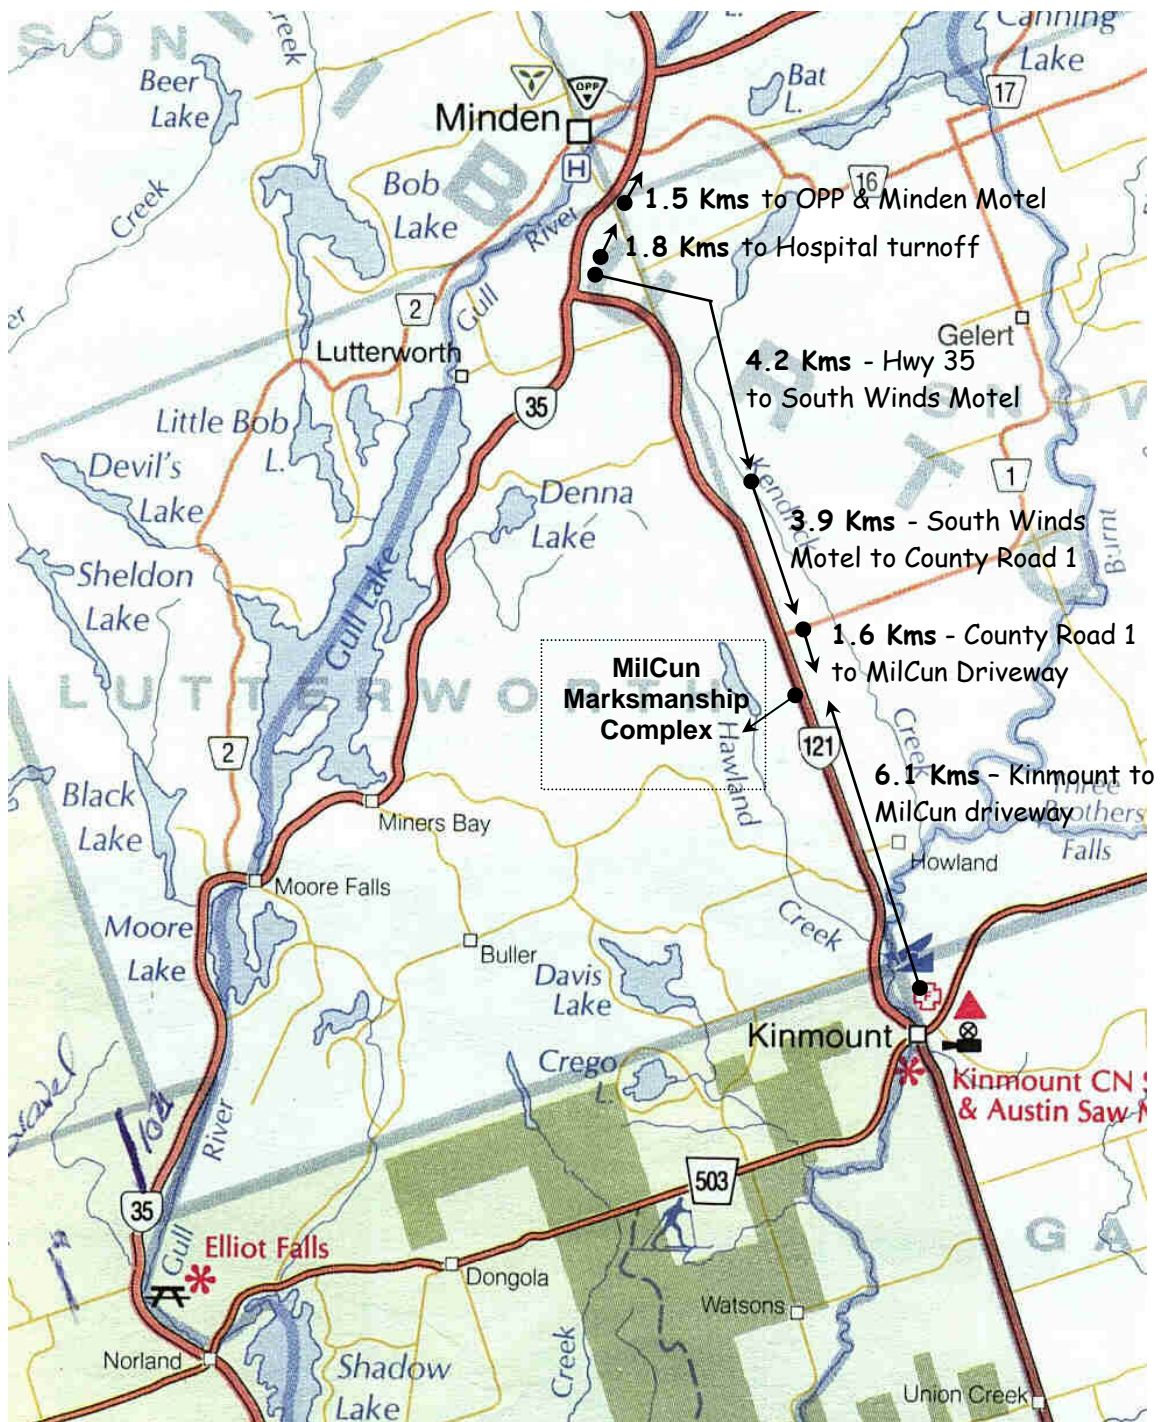

Map to MilCun Marksmanship Complex

MilCun Marksmanship Complex is located at 5163 Highway 121. Coming from Highway 35, travel south on Highway 121 for 9.7 Kms and turn right into the driveway. Coming from Kinmount, travel north on Highway 121 for 6.1 Kms and turn left into the driveway.